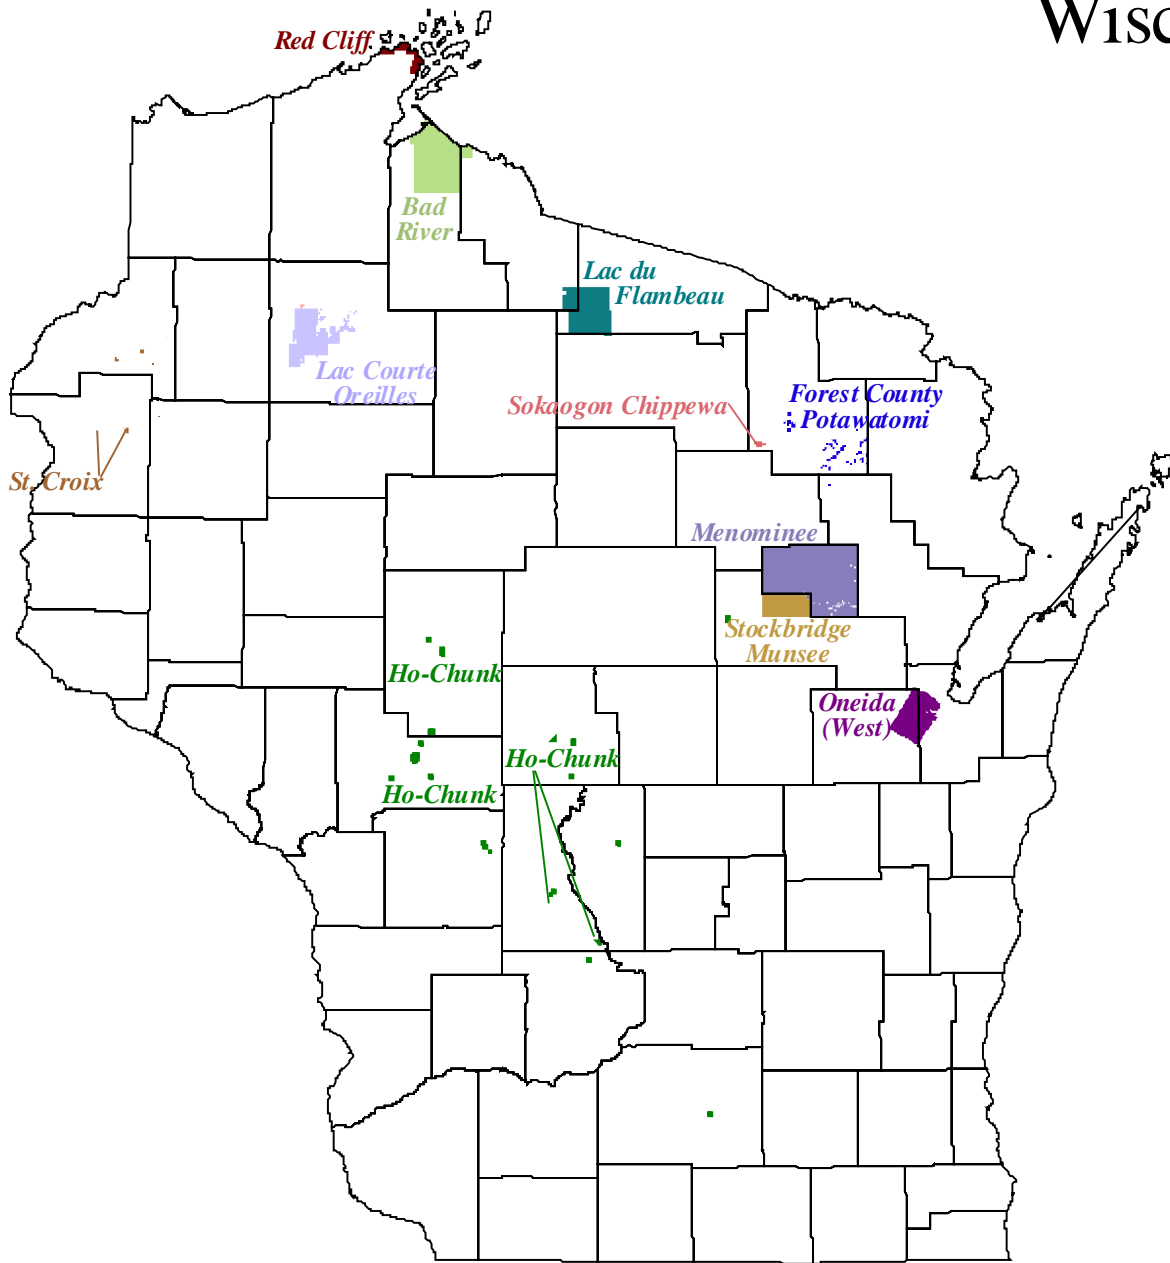

Wisconsin Tribal Lands

Tribal Lands as of 01/01/1998

-  *Bad River*
-  *Forest County Potawatomi*
-  *Ho-Chunk*
-  *Lac Courte Oreilles*
-  *Lac du Flambeau*
-  *Menominee*
-  *Oneida (West)*
-  *Red Cliff*
-  *Sokaogon Chippewa*
-  *St. Croix*
-  *Stockbridge Munsee*