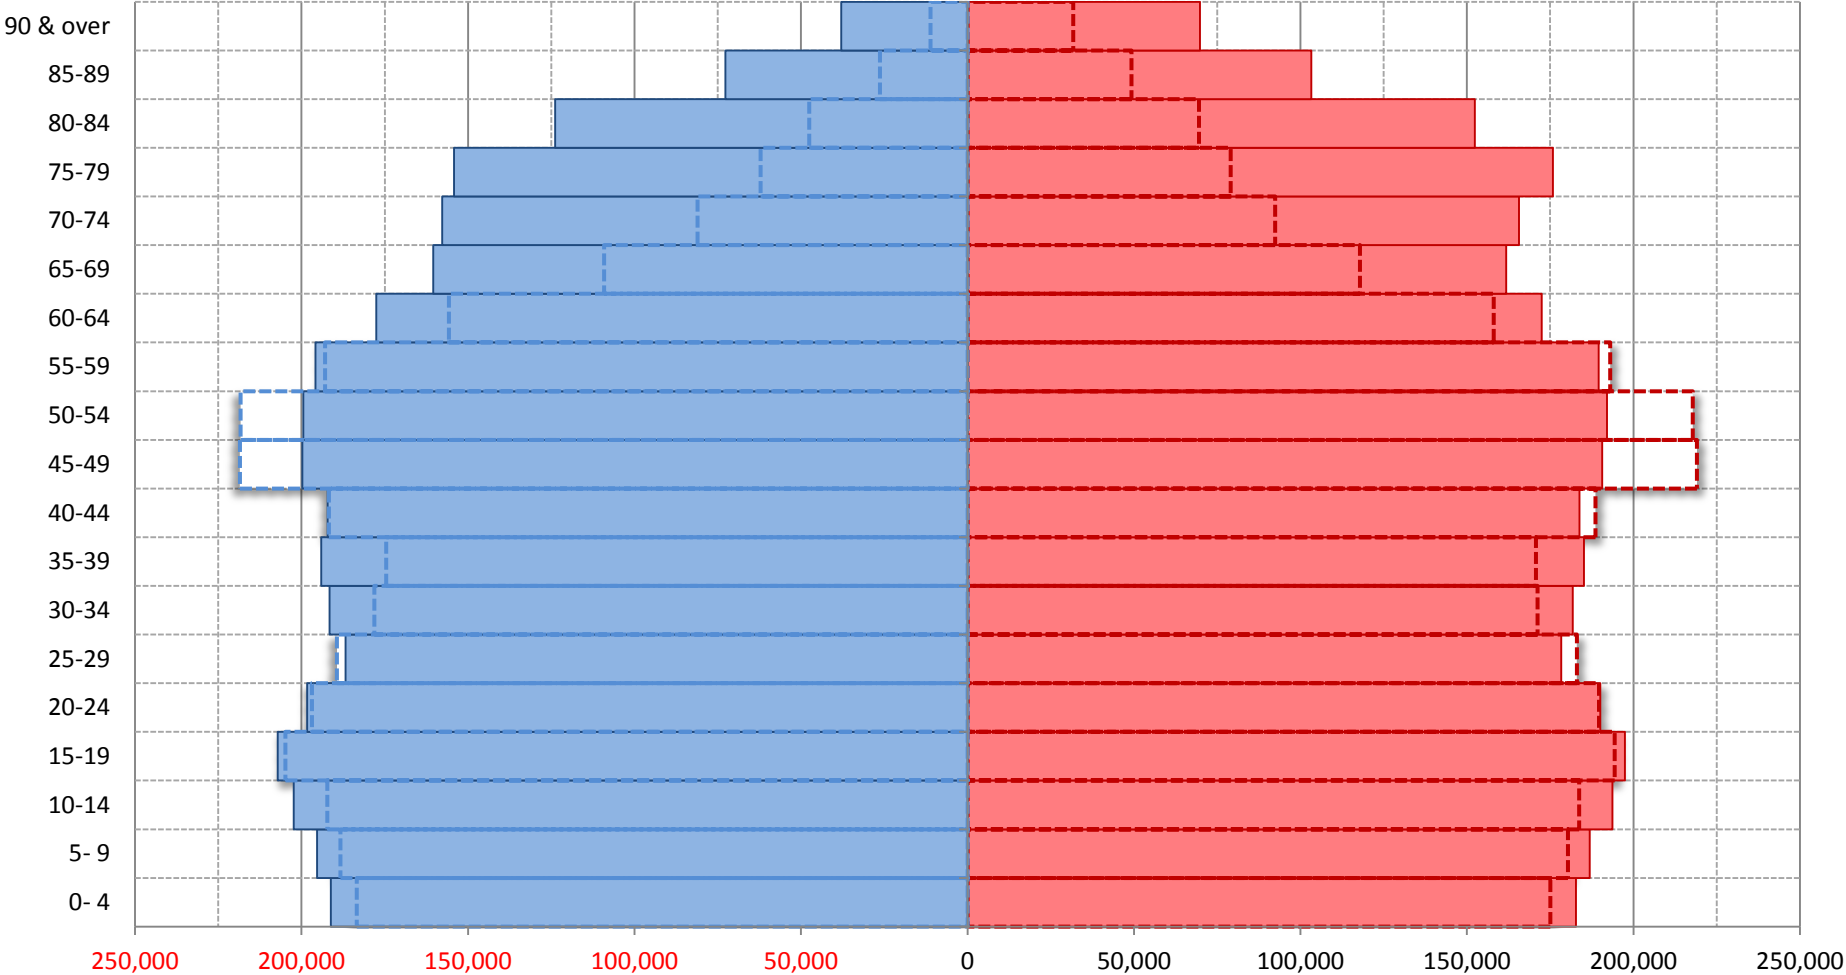

# Age-Sex Pyramid, Wisconsin, 2010 and 2040 Final Projections

Male 2010 Male 2040 Female 2010 Female 2040

prepared by David Egan-Robertson  
 UW Applied Population Lab  
 December 2013