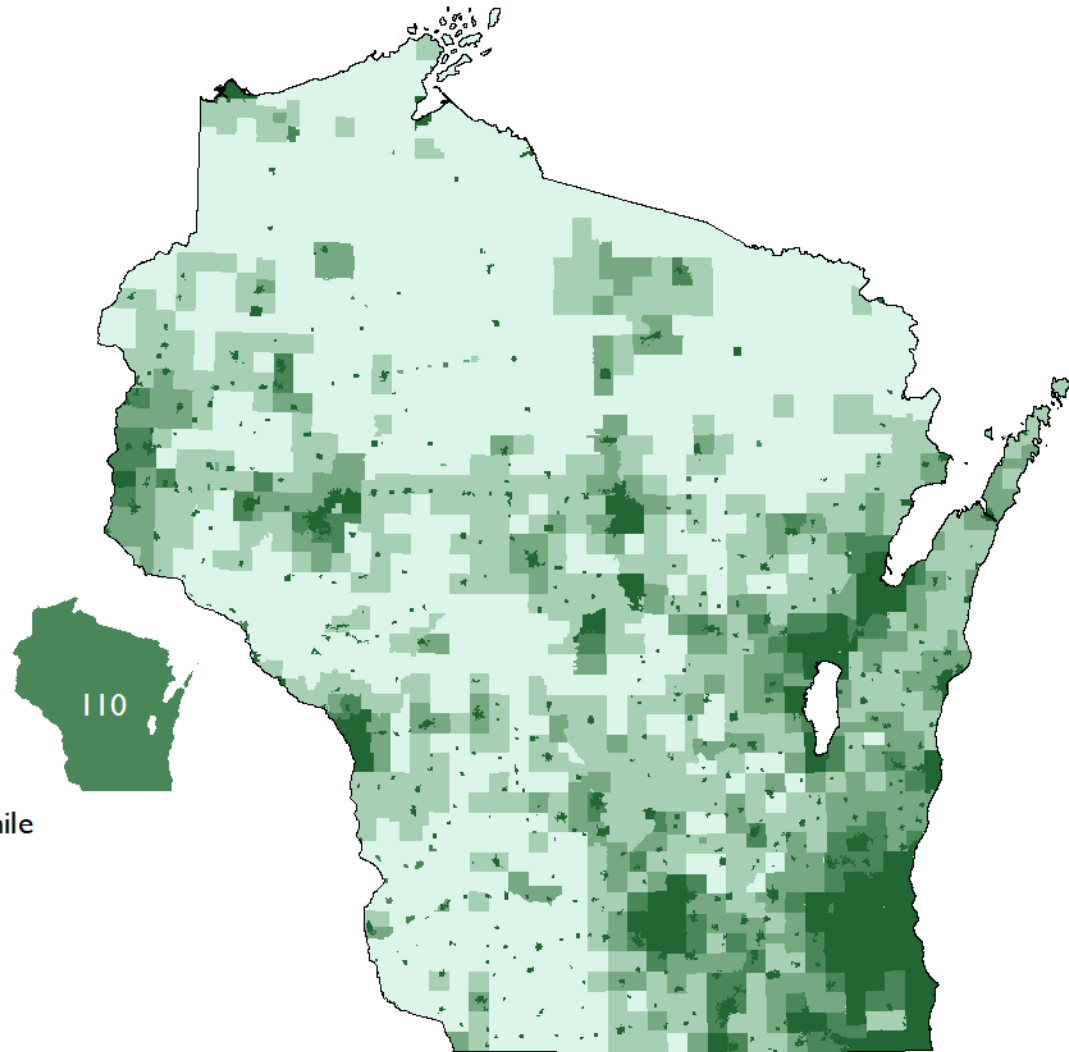

Population Density (Jan 2023 County Estimates)

Sources: Population Estimates by WI Dept. of Administration, Demographic Services Center doa.wi.gov/demographics
 Land Area from U.S. Census Bureau TIGER Shapefiles

Population Density (Jan 2023 Minor Civil Division Estimates)

Residents per square mile

- 161 - 8,604
- 81 - 160
- 41 - 80
- 21 - 40
- 0 - 20

Sources: Population Estimates by WI Dept. of Administration, Demographic Services Center doa.wi.gov/demographics
Land Area from U.S. Census Bureau TIGER Shapefiles