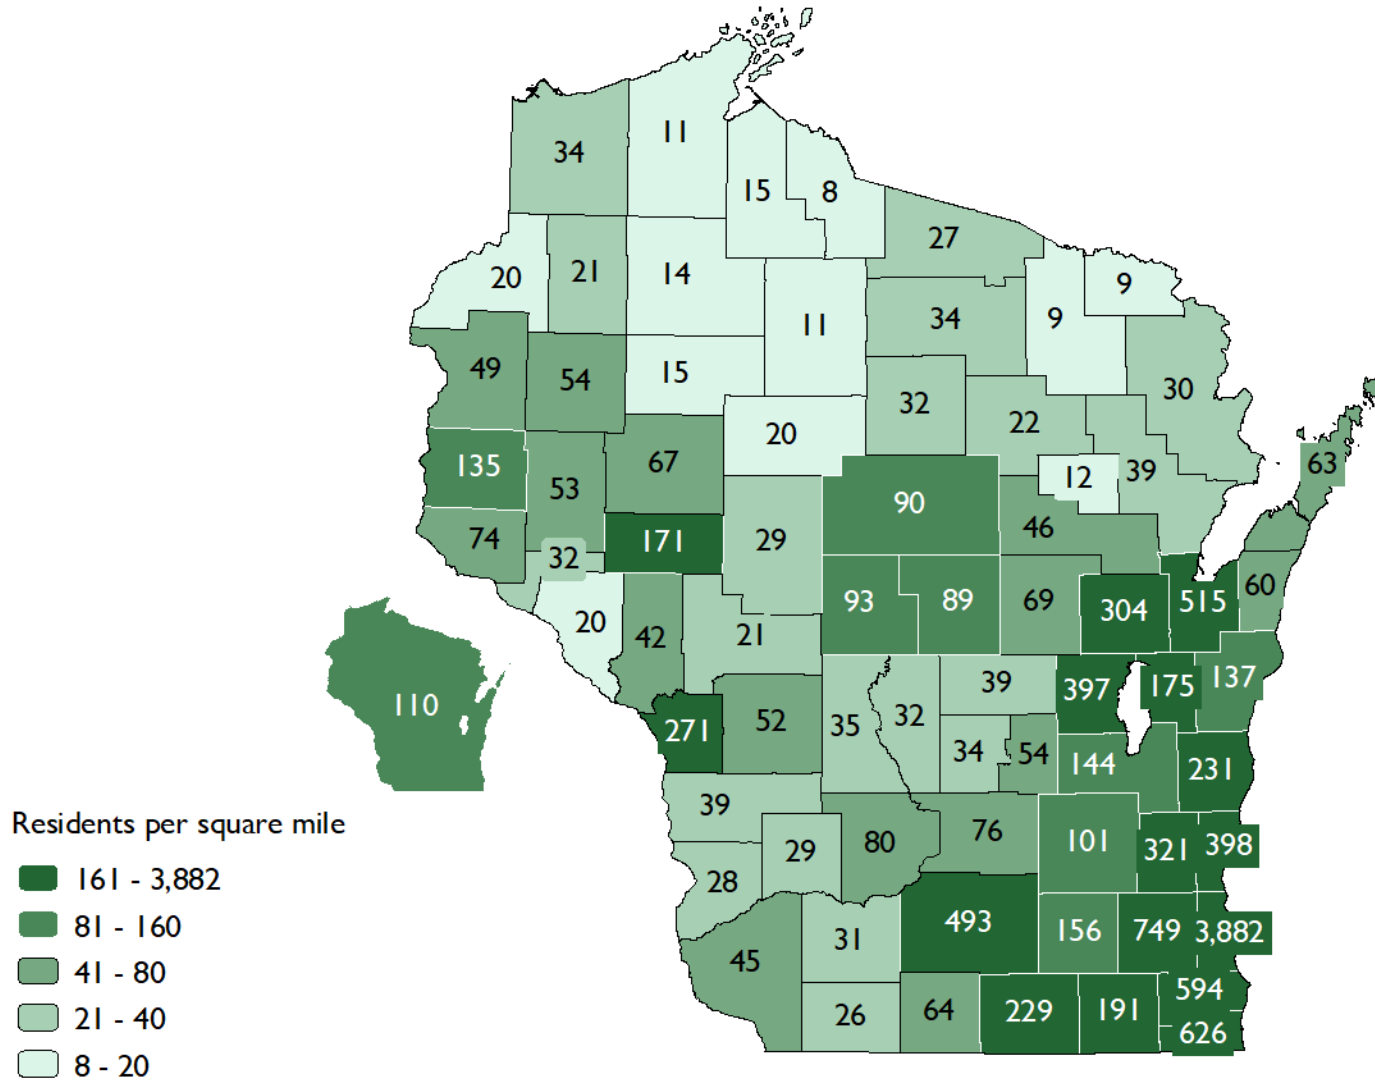

Population Density (Jan 2023 County Estimates)

Sources: Population Estimates by WI Dept. of Administration, Demographic Services Center doa.wi.gov/demographics
 Land Area from U.S. Census Bureau TIGER Shapefiles

Population Density (Jan 2023 Minor Civil Division Estimates)

Residents per square mile

- 161 - 8,604
- 81 - 160
- 41 - 80
- 21 - 40
- 0 - 20

Sources: Population Estimates by WI Dept. of Administration, Demographic Services Center doa.wi.gov/demographics
Land Area from U.S. Census Bureau TIGER Shapefiles