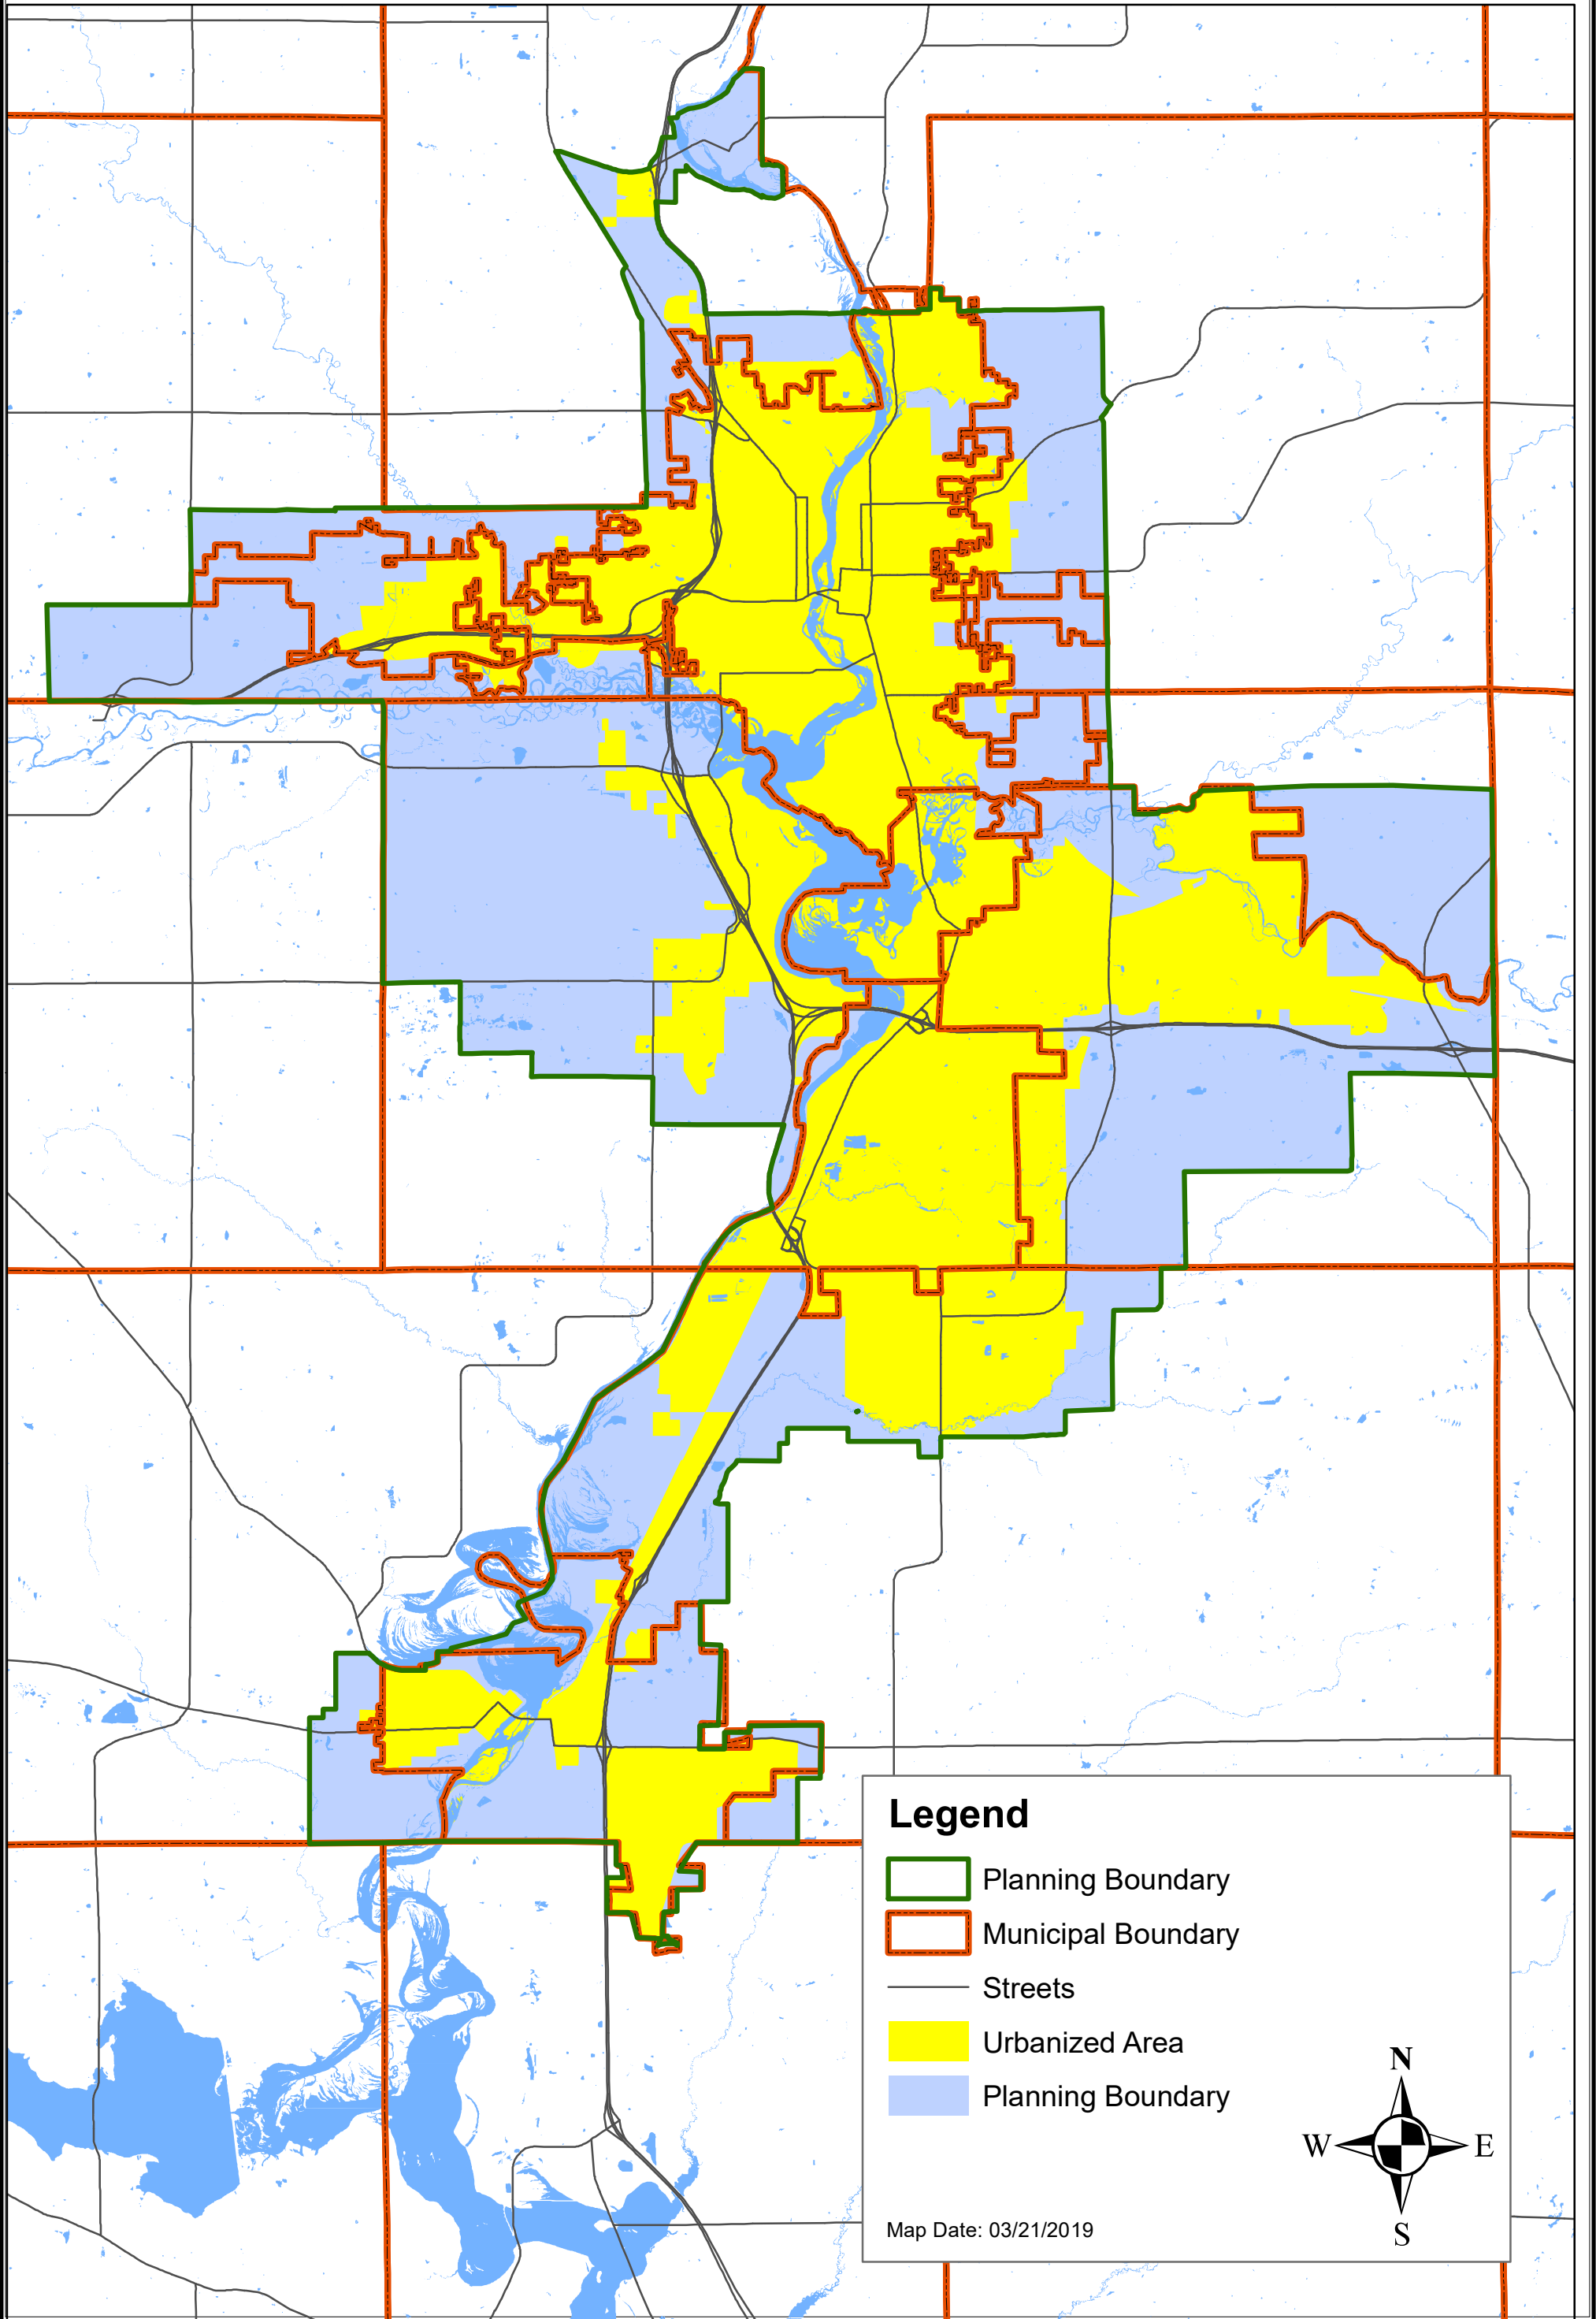

WAUSAU METROPOLITAN PLANNING ORGANIZATION 2019 PLANNING BOUNDARY MARATHON COUNTY WI

Legend

- Planning Boundary
- Municipal Boundary
- Streets
- Urbanized Area
- Planning Boundary

Map Date: 03/21/2019