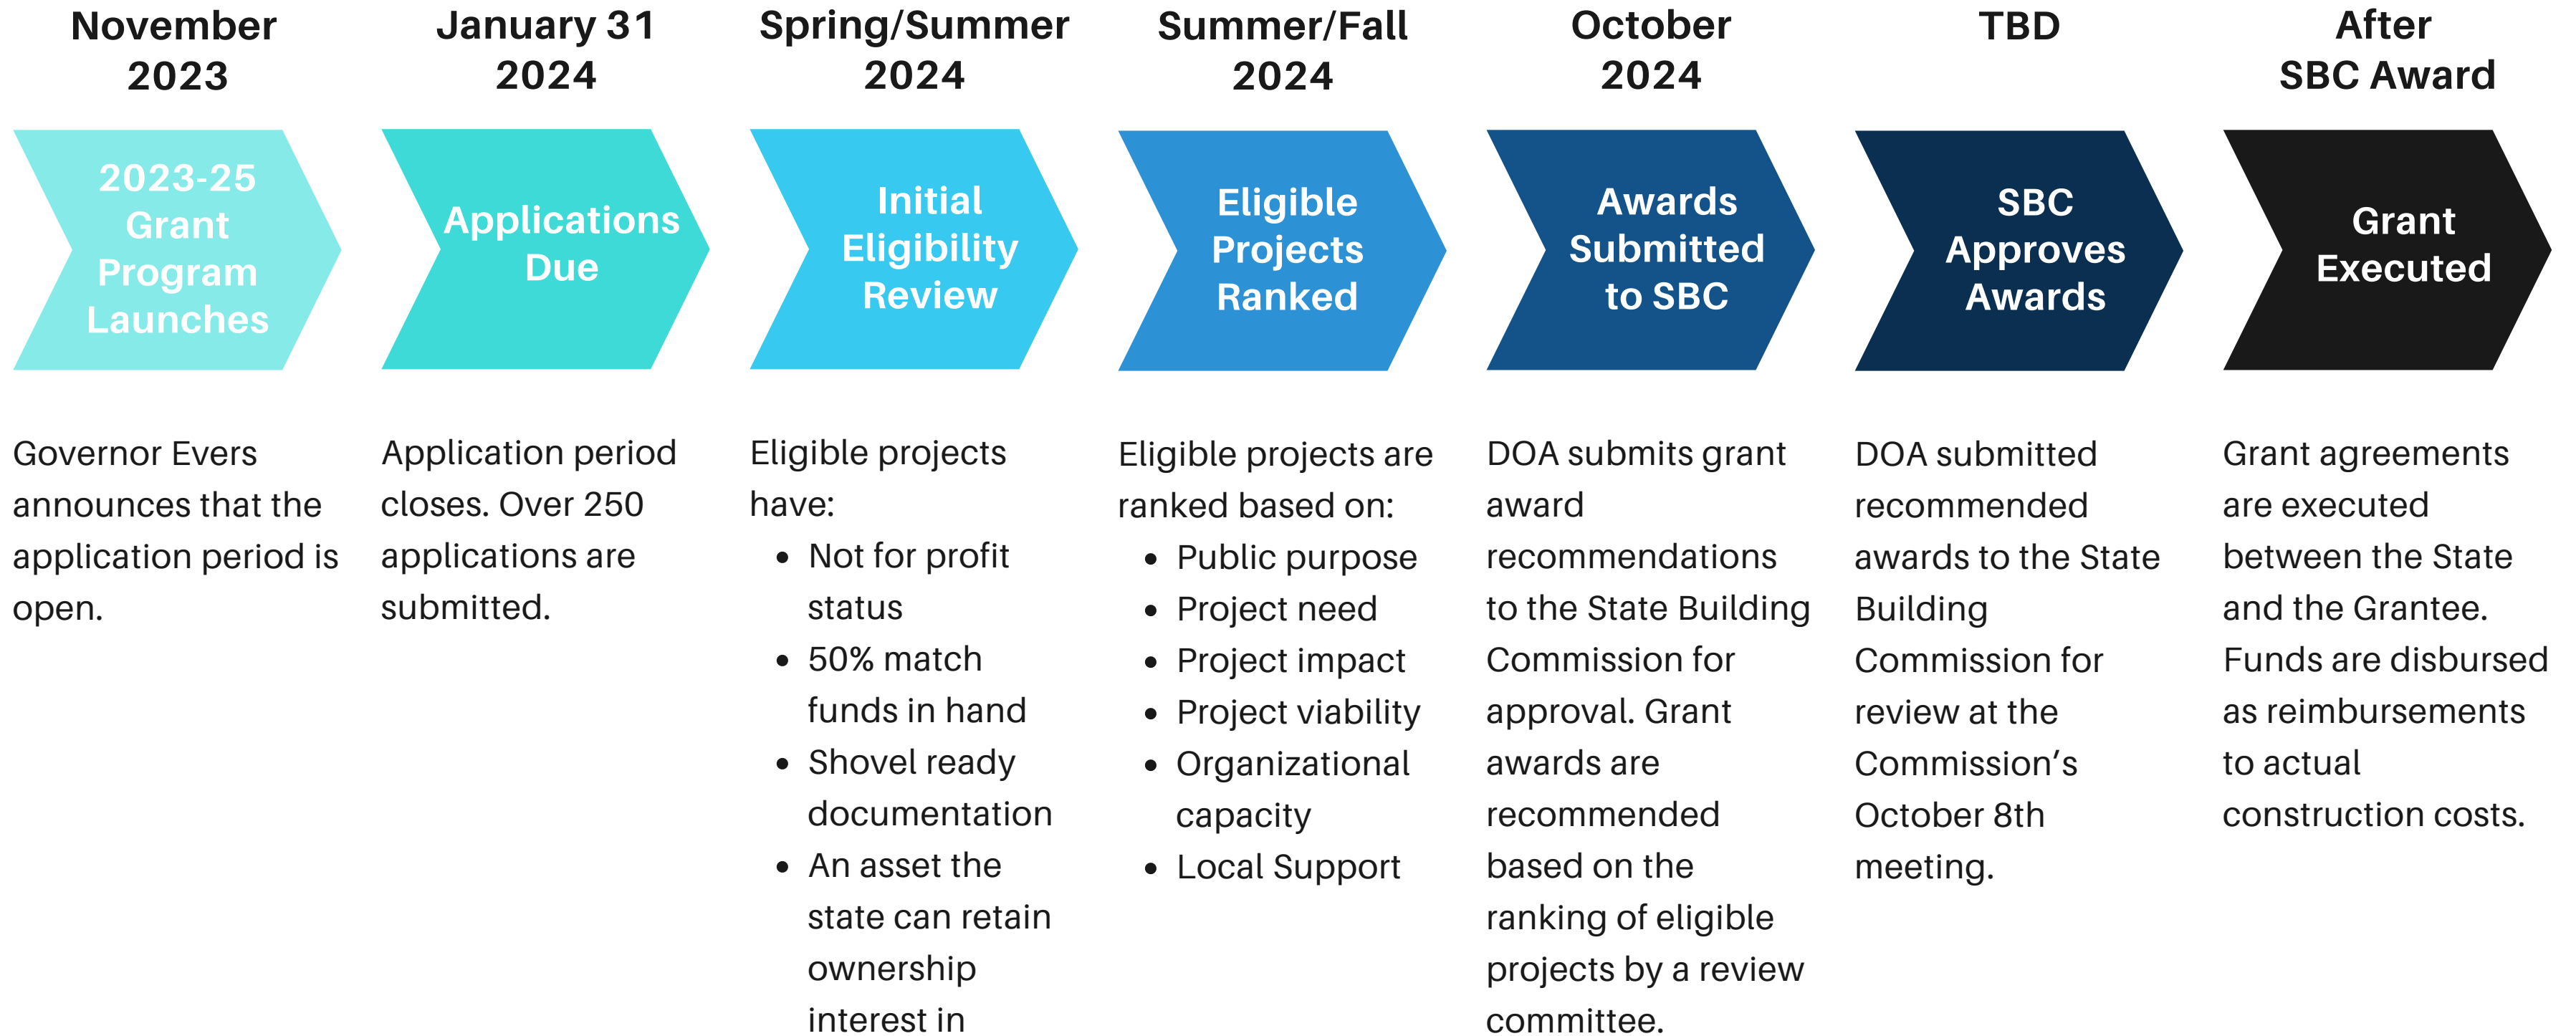

NON-STATE GRANTS FOR LOCAL PROJECTS PROGRAM

Questions? Email DOANonStateGrants@Wisconsin.Gov