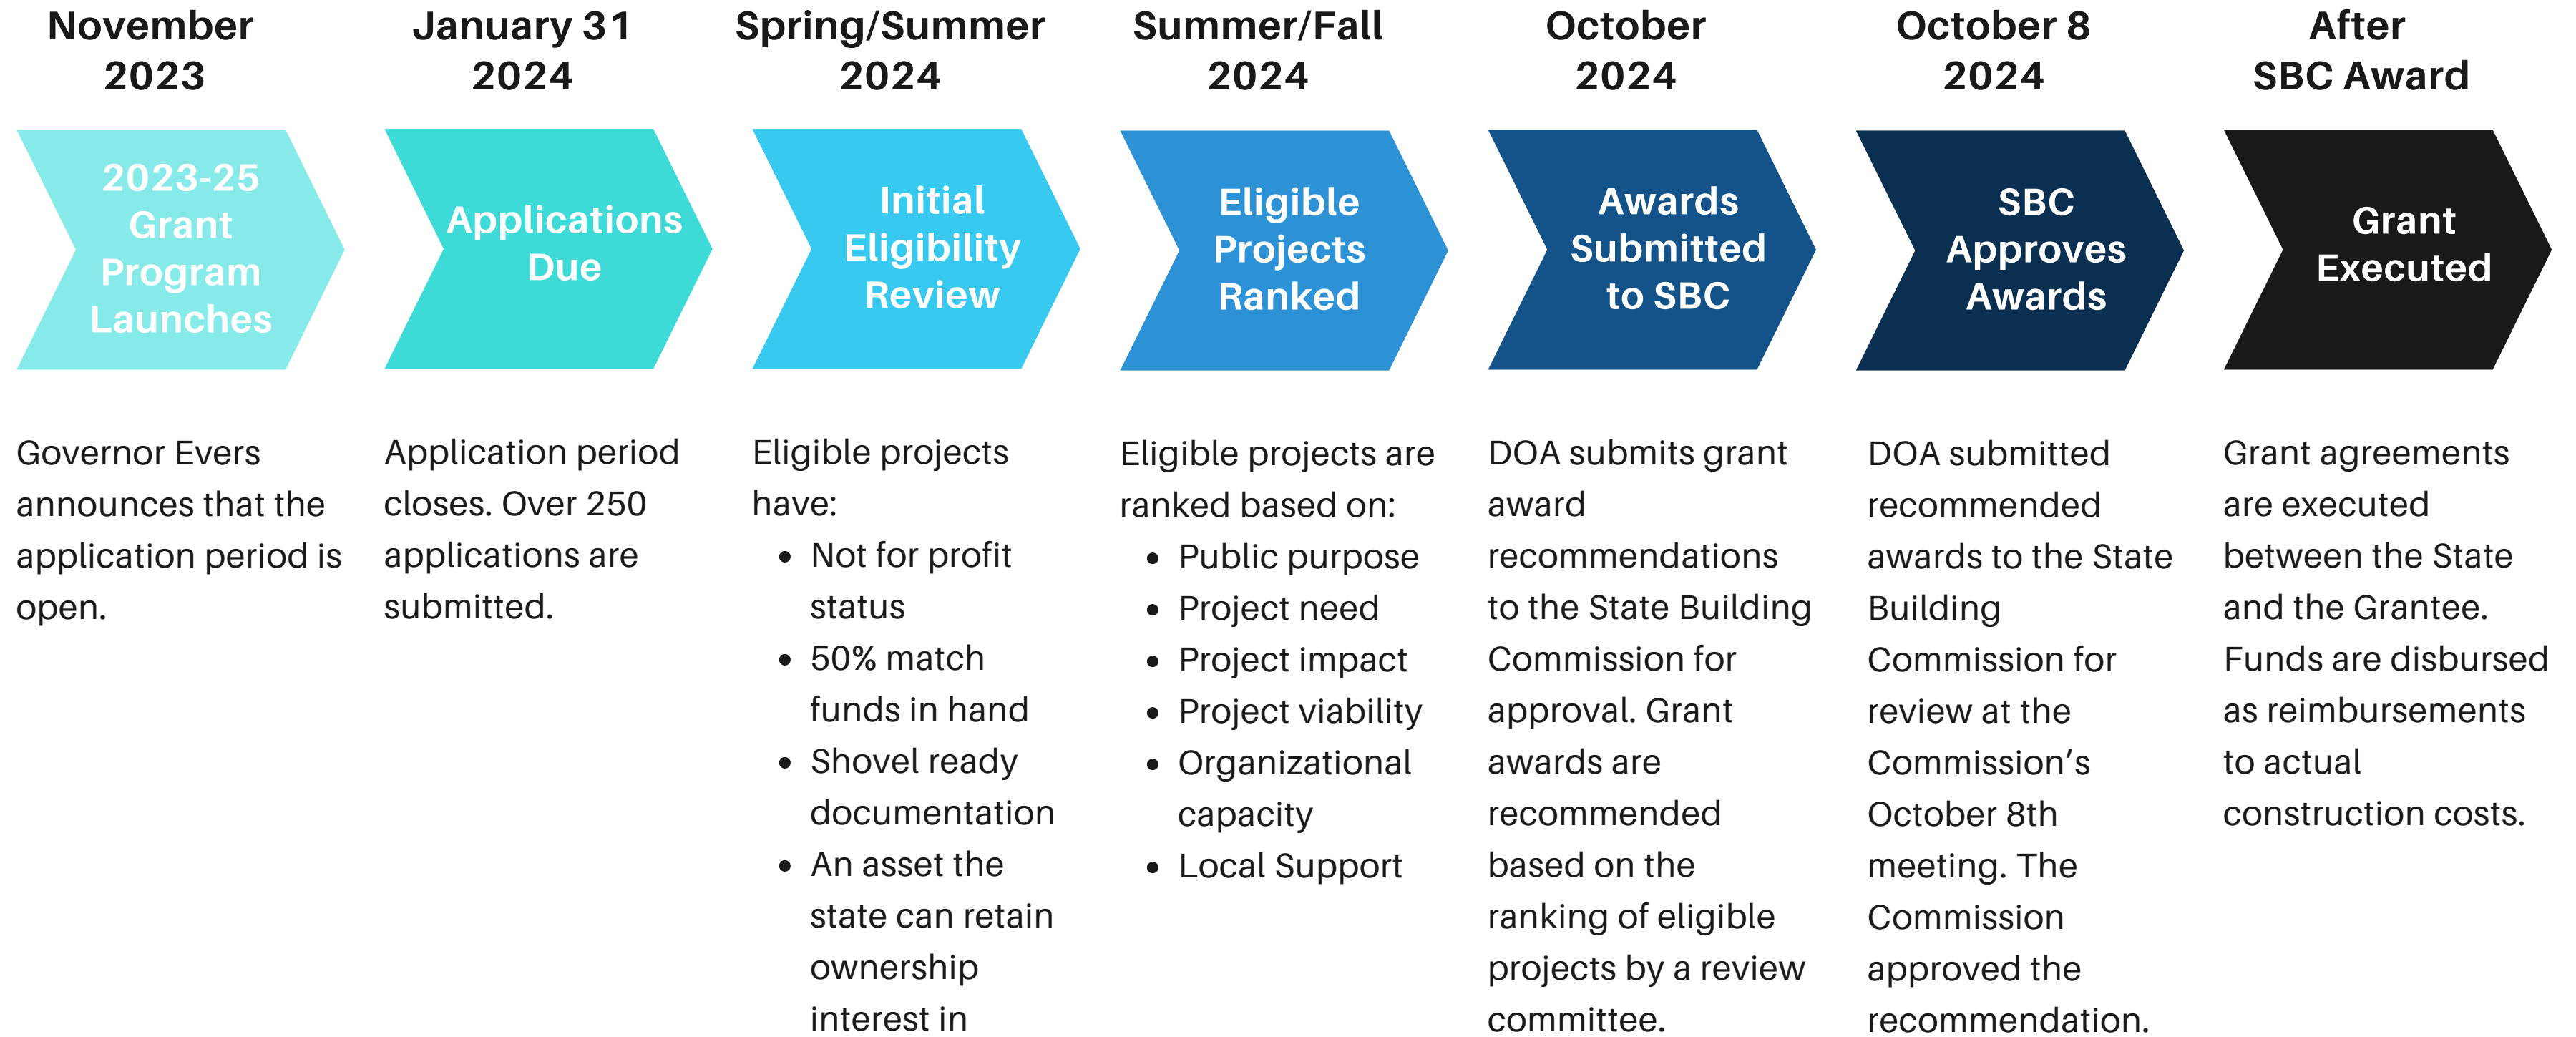

NON-STATE GRANTS FOR LOCAL PROJECTS PROGRAM

Questions? Email DOANonStateGrants@Wisconsin.Gov